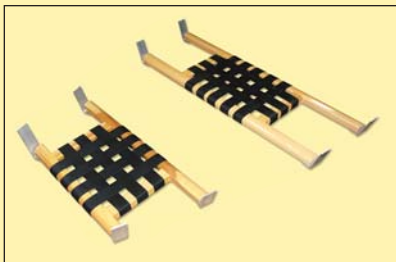

Webbed Seats